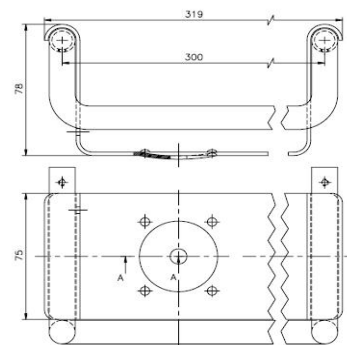

PRODUCT DOCUMENTATION

Product Name: Shampoo shelf, white, Ø14mm

Article Number: 14.7029.02.305

Satin stainless steel

16.7029.01.301

Polished stainless steel

Photo:

Drawing:

Product Information:

Material: AISI 316 stainless steel
Surface finish: Satin 320 grain or polished
Material thickness / Radius: Ø14
Height: 78mm
Width: 319mm
Depth: 105mm

Product Specification:

d line Shampoo shelf rilsan finished white with Ø14x105 c/c 300mm bracket with concealed fixing AISI satin stainless steel.

d line Shampoo shelf rilsan finished white with Ø14x105 c/c 300mm bracket with concealed fixing AISI polished stainless steel.

The high humidity levels in the bathroom setting necessitates the use of a non-corrosive rustresistant stainless steel. the only metal used in d line's bathroom fittings is AISI 316, also known as marine quality stainless steel.

-

Mounting:

Ø4,5x70mm screws with plugs 8x40mm. Please use correct screws and plugs for the type of wall.

Packing

1 pc. in a bag, 4 pcs. per box. Ø4,5x70mm screws with plugs 8x40mm. For concrete wall.

Maintenance: